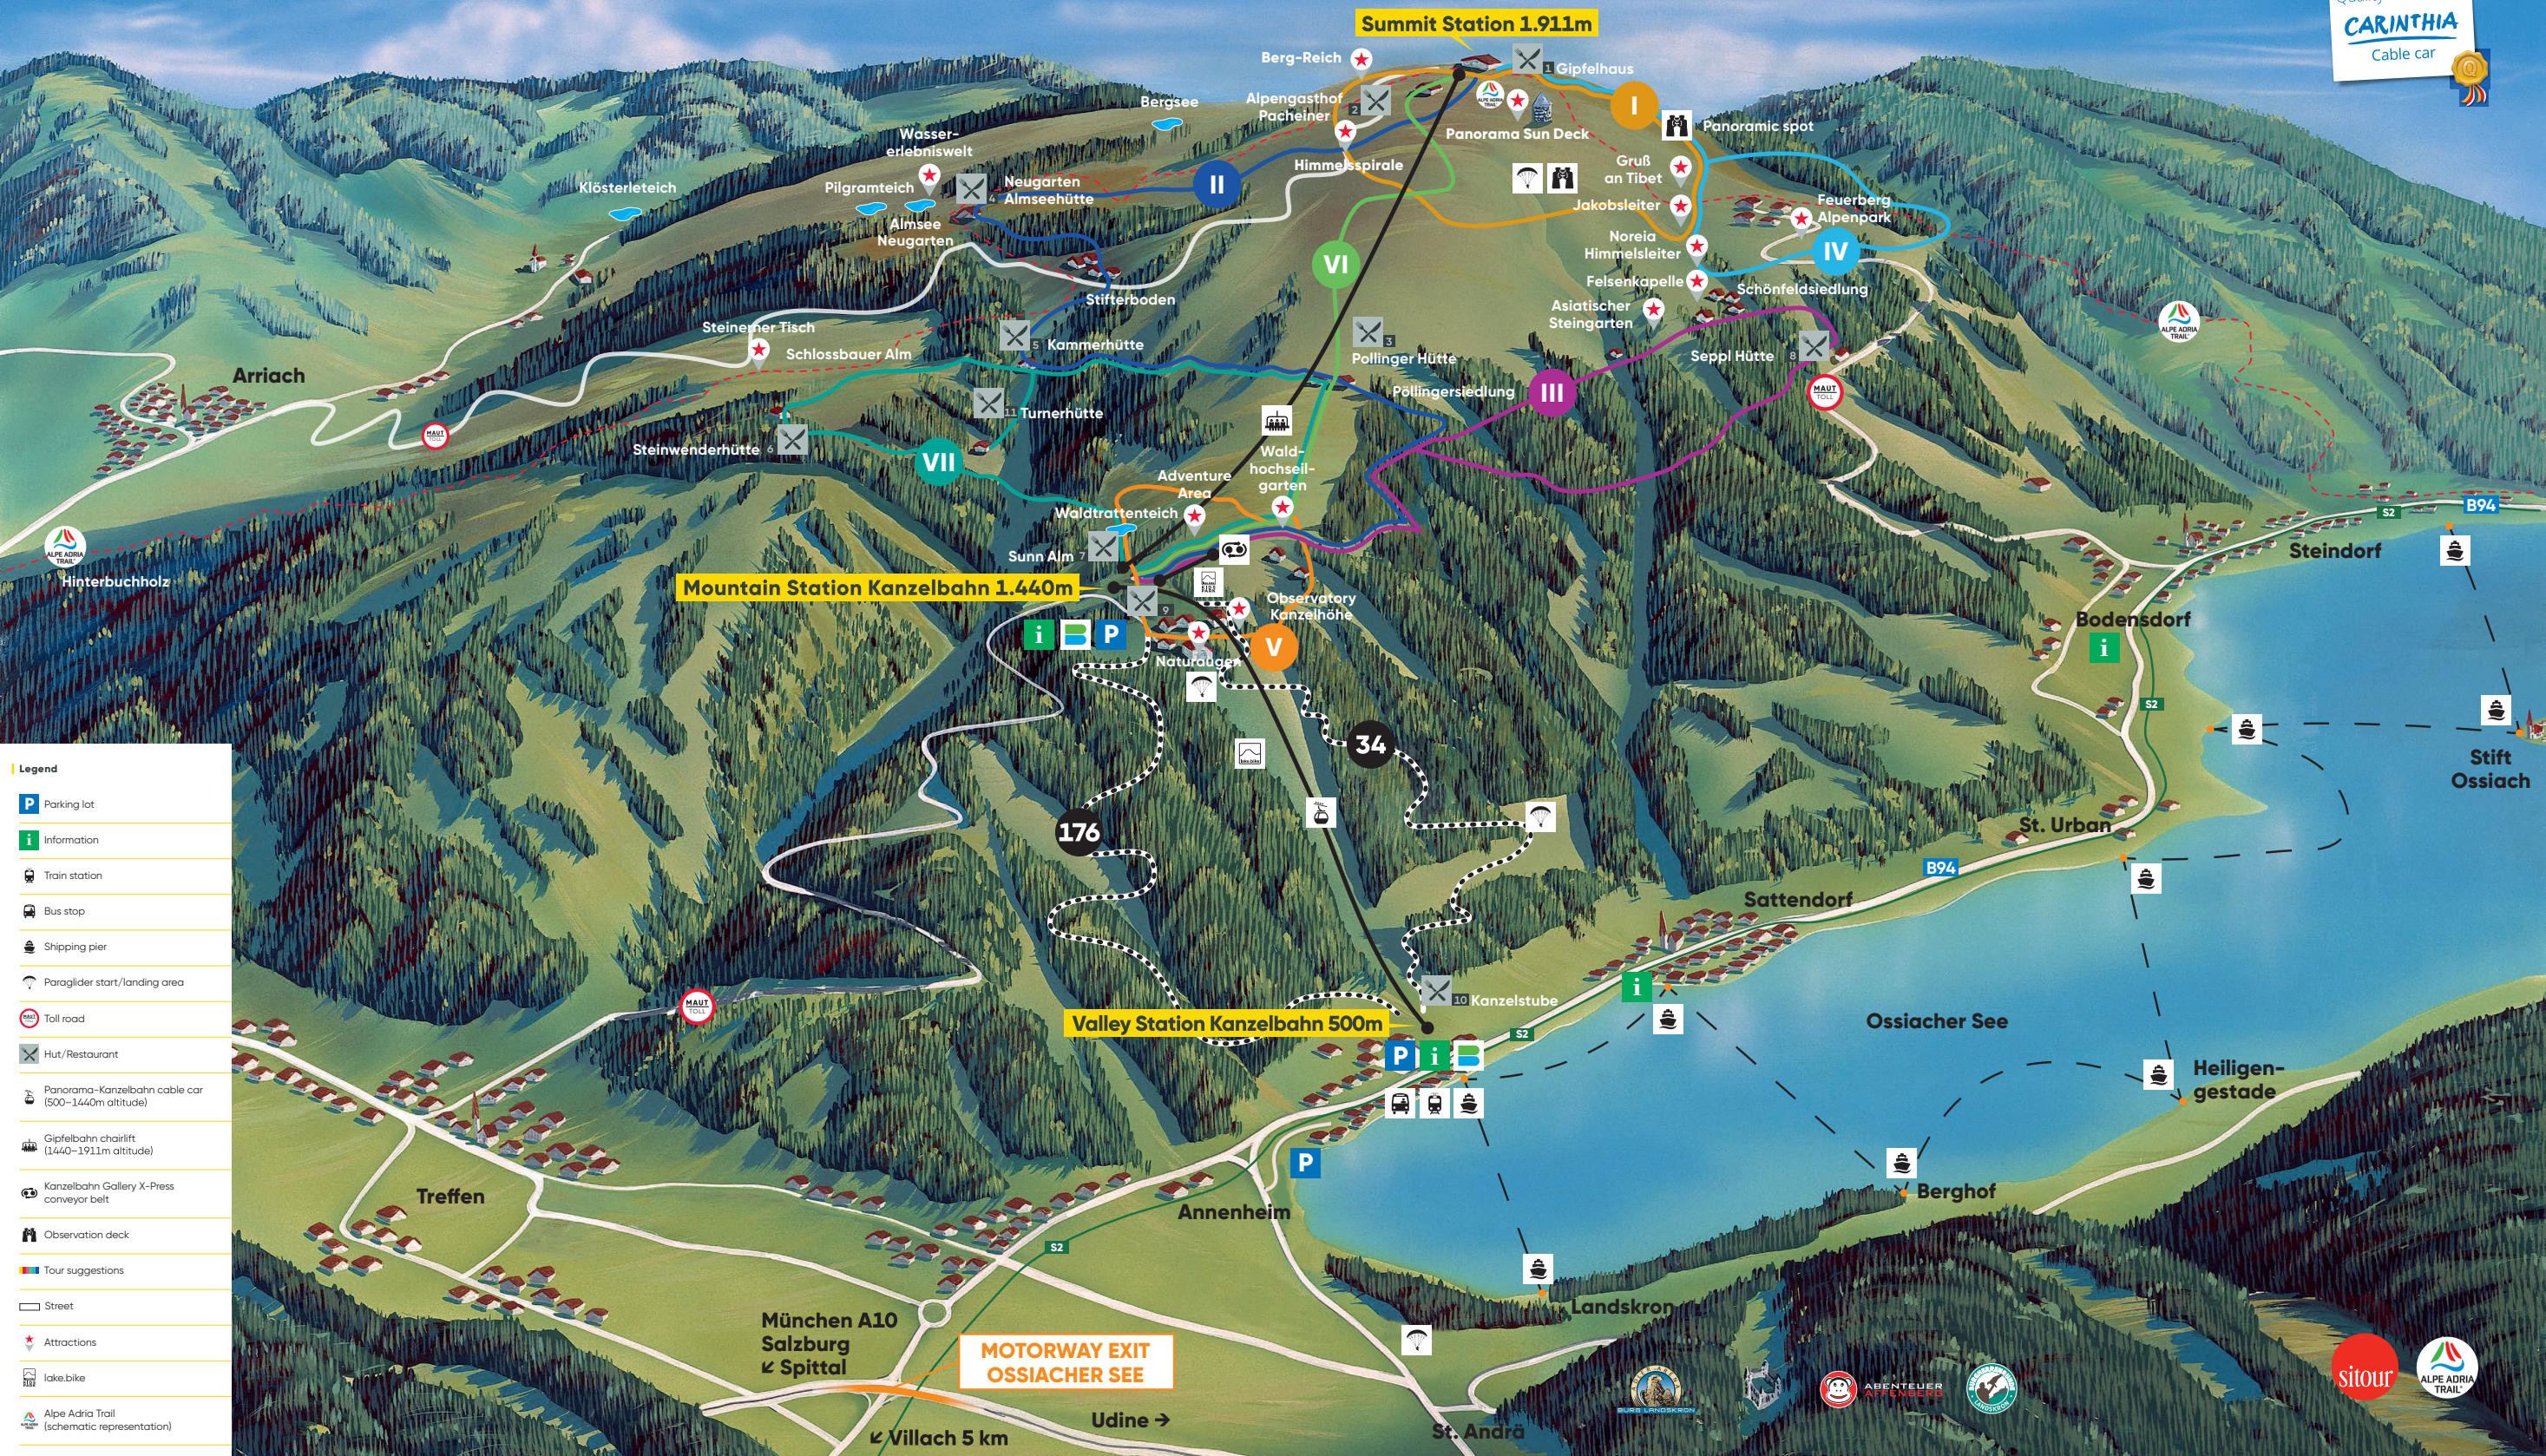

GERLITZEN

ALPE 1.911m

CARINTHIA
Gerlitzen Alpe
Ossiacher See

Quality
CARINTHIA
Cable car

- Legend**
- Parking lot
 - Information
 - Train station
 - Bus stop
 - Shipping pier
 - Paraglider start/landing area
 - Toll road
 - Hut/Restaurant
 - Panorama-Kanzelbahn cable car (500-1440m altitude)
 - Gipfelbahn chairlift (1440-1911m altitude)
 - Kanzelbahn Gallery X-Press conveyor belt
 - Observation deck
 - Tour suggestions
 - Street
 - Attractions
 - lake.bike
 - Alpe Adria Trail (schematic representation)

Mountain Station Kanzelbahn 1.440m

Valley Station Kanzelbahn 500m

Summit Station 1.911m

MOTORWAY EXIT OSSIACHER SEE

München A10
Salzburg
↳ Spittal

↳ Villach 5 km

Udine →

sitour